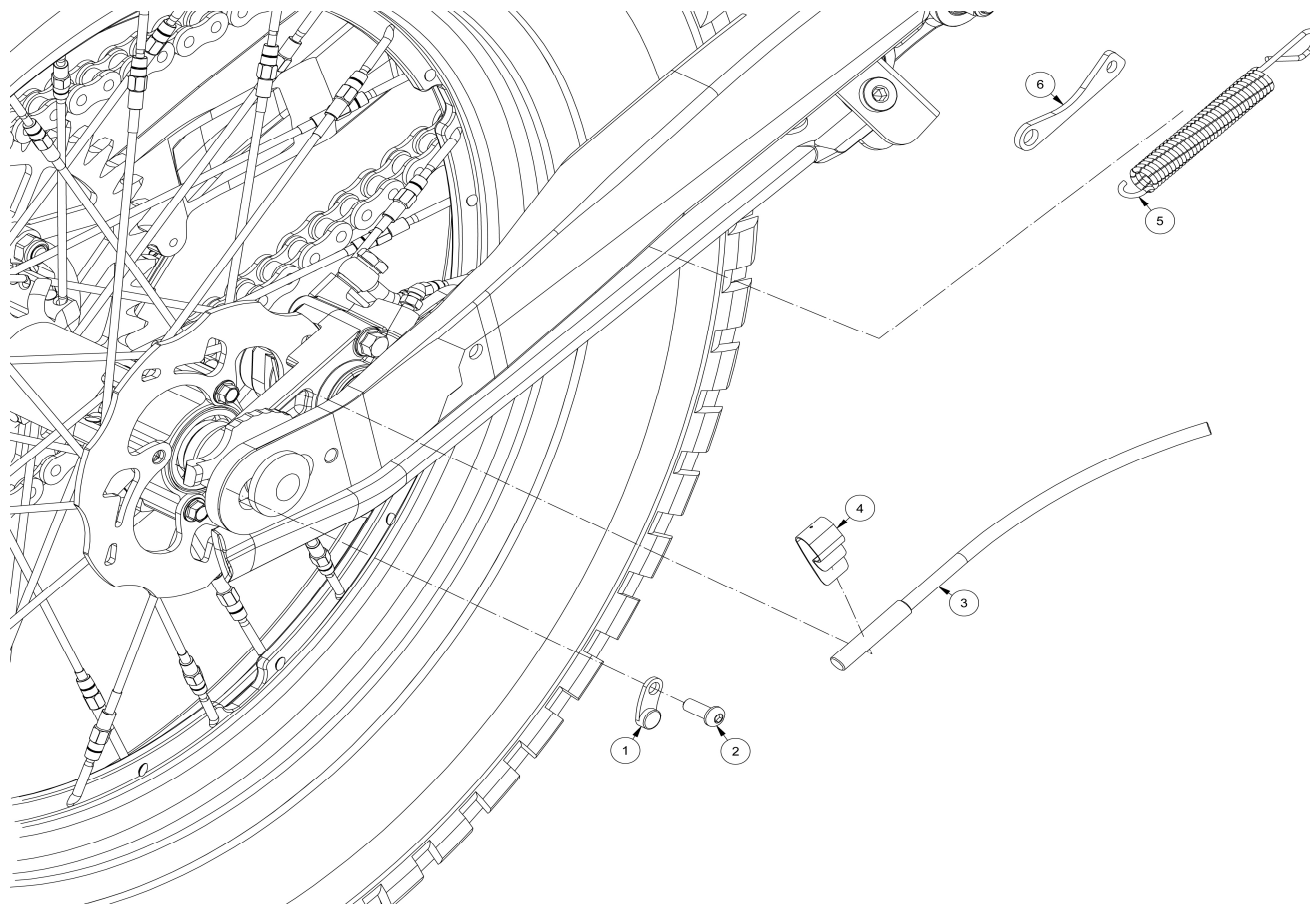

Nº	DESCRIPCION	DESCRIPTION				250 / 280 / 300	Cant.
1	IMAN CTA.KMS IPLA00300	SPEEDO MAGNET				BT280234012	1
2	ULS 6X16	M6X16 ULS SCREW				T0506016	1
3	GRAPA SUJECION SENSOR CTA. KM. TRIAL 2006	SPEEDO SENSOR CLIP FIXING				BT280634053	1
4	SENSOR CUENTAKILOMETROS RUEDA TRASERA TRIAL	REAR WHEEL SPEEDO SENSOR TRIAL				BT280634050	1
5	MUELLE CABALLETE TRIAL HOMOL.	SPRING STAND TRIAL HOMOLOGATED				BT280310039H	1
6	EXCENTRICA CABALLETE TRIAL HOMOL.	ECCENTRIC HOMOLOGATED STAND TRIAL				BT280312025H	1

GASGAS

Homo 2