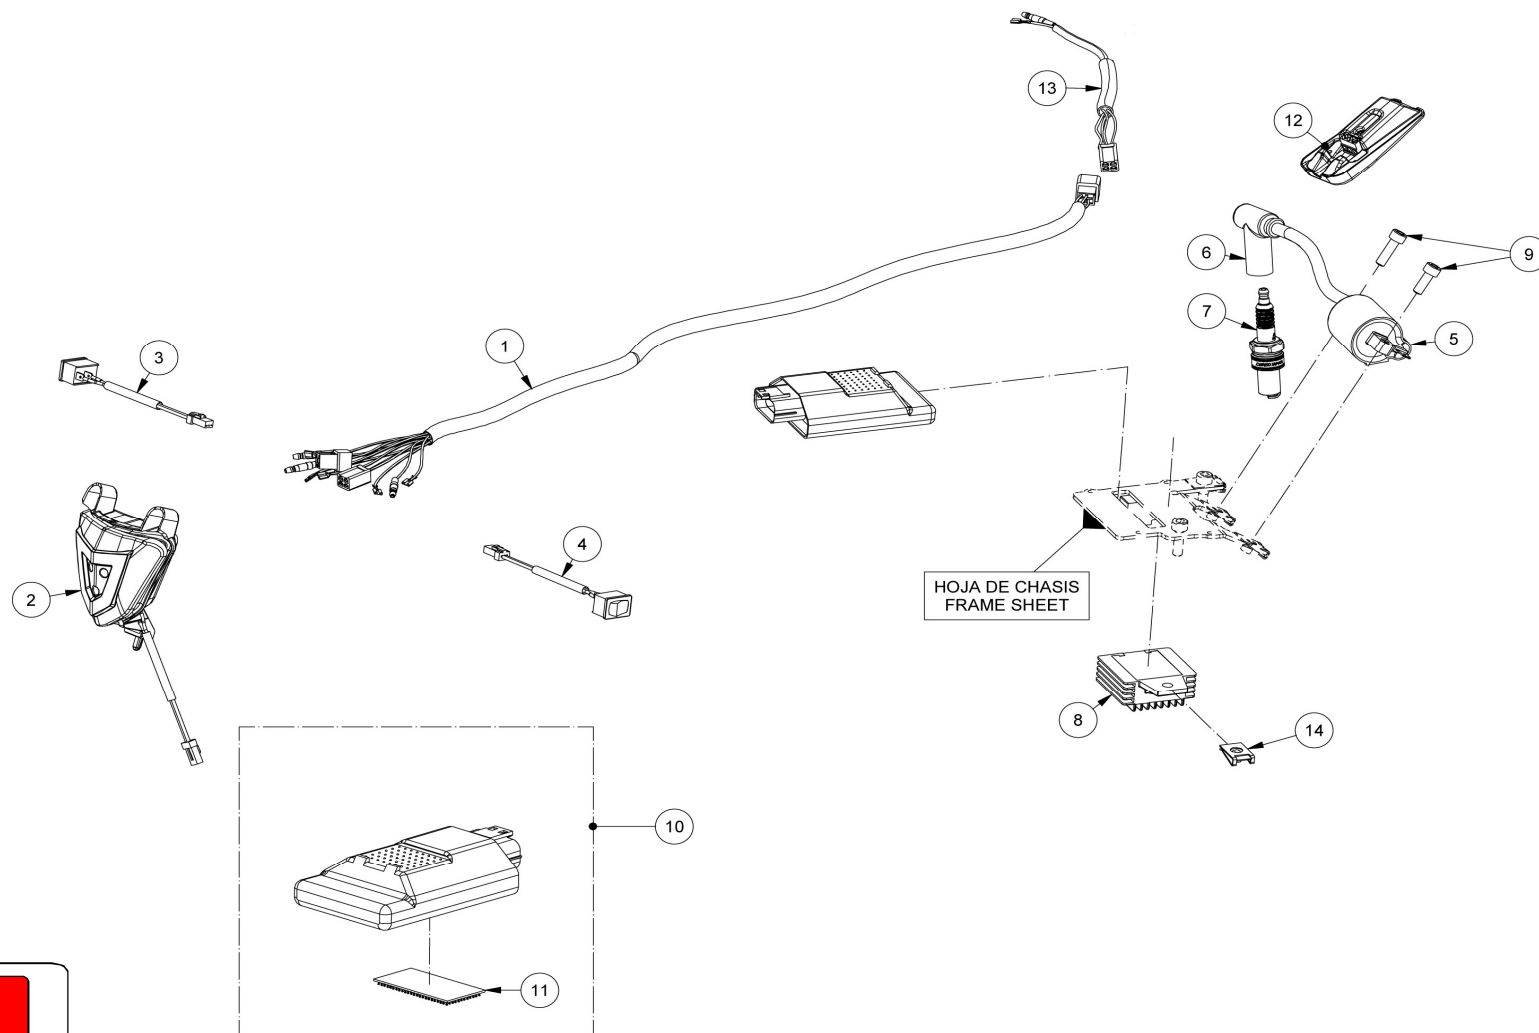

GASGAS

Chasis 8

Nº	DESCRIPCION	DESCRIPTION			250	250 / 280 / 300	Cant.
1	INSTALACIÓN TRIAL	TRIAL INSTALLATION				ET10000GG-CBN-1	1
2	CTO. FARO RACING	FRONT HEADLIGHT KIT				BT90000063011	1
3	INTERRUPTOR CDI	CDI SWITCH				ET51190GG-CBN-1	1
4	INTERRUPTOR LUCES	LIGHT SWITCH				ET60200GG-CBN-1	1
5	BOBINA	ELECTRIC COIL				ET500003013	1
6	PIPA BUJÍA IB05EMH	IB05EMH SPARK PLUG				BE25934000	1
7	BUJÍA BPRSES	BPRSES SPARK				M04012000	1
8	REGULADOR ALTERNADOR	ALTERNATOR REGULATOR				EE51200GG-CAB-1	1
9	ALLEN 6X20	ALLEN 6X20 BOLT				T0306020	2
10	CDI DIGITAL	DIGITAL CDI			ET51100CT-CBJ-1	ET51100CT-CBN-1	1
11	CINTA DE CIERRE ADHESIVA	LOCKING ADHESIVE TAPE				BT51120GG-CBN-1	1
12	FARO PILOTO TRIAL	TRIAL REAR LIGHT SET				ET30000CT2811	1
13	ALARGO INSTALACION PILOTO TRASERO	REAR LIGHT EXTENSION INSTALLATION				ET300102808	1
14	TUERCA NUT 956 RAPIDA M6	M6 CHIMNEY NUT				T2606000	1