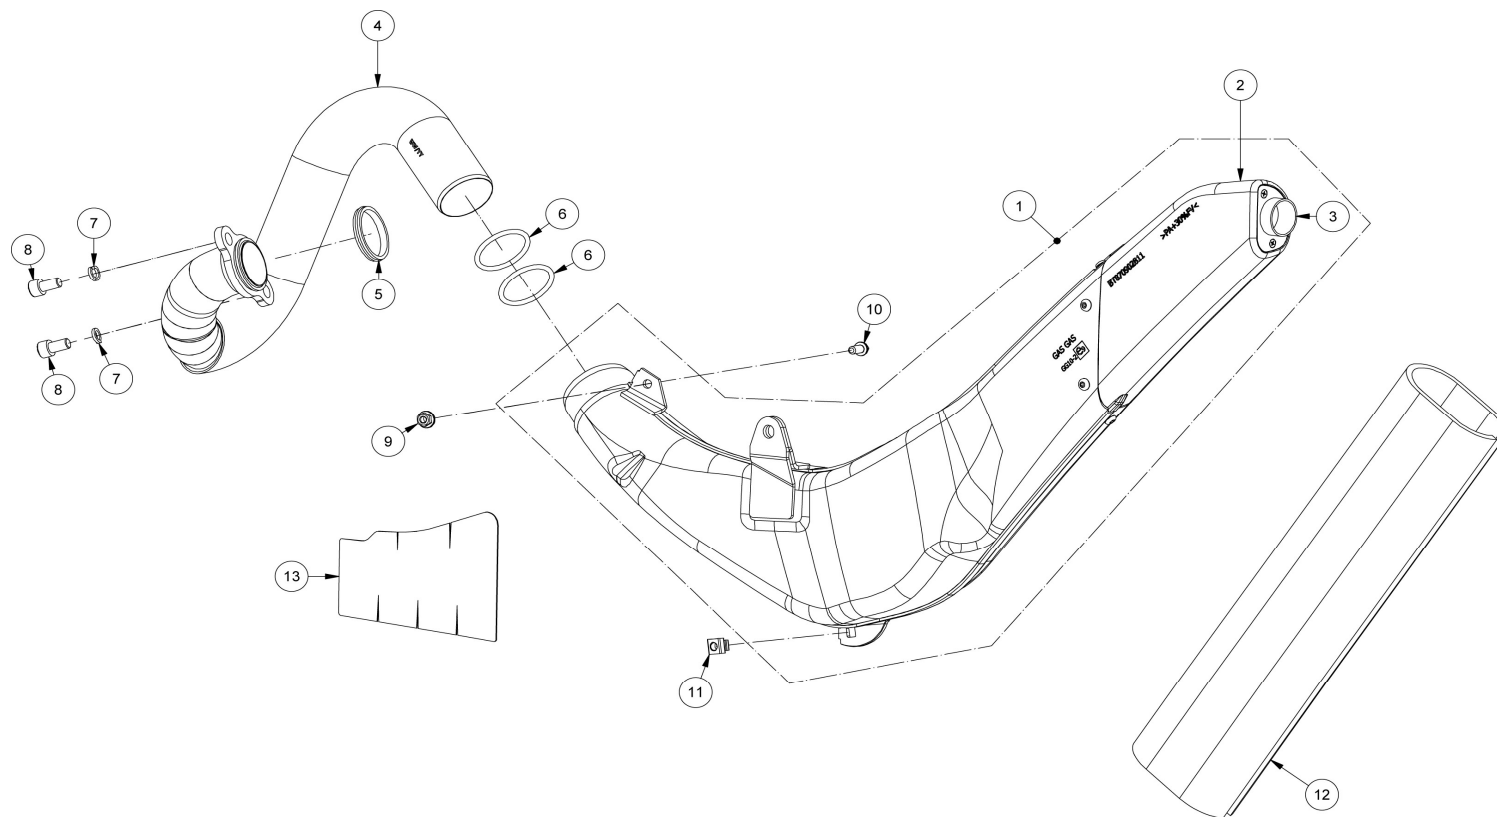

Nº	DESCRIPCION	DESCRIPTION				250 / 280 / 300	Cant.
1	CTO. INTERM. Y FINAL	EXHAUST SET				BT860002811	1
2	CAZOLETA SILENCIOSO FINAL	FINAL EXHAUST COVER				BT870802811	1
3	SALIDA INOX FINAL ESCAPE	INOPX END EXHAUST				BT870803013	1
4	CURVA ESCAPE TRIAL	TRIAL BEND EXHAUST				BT300726001RAS	1
5	JUNTA ESCAPE S4 105	EXHAUST GASKET				MT280244012	1
6	TÓRICA SILENCIOSO INTERMEDIO 44.05X3.53	O'RING INT. SILENCER				C290000	2
7	ARANDELA GROVER 8X12X2	GROVER WASHER				T4008314	2
8	TORNILLO ALLEN M6X16	M6X6 ALLEN SCREW				T0308016	2
9	TUERCA CON ARAND. ESTRIADA M6	M6 NUT WITH WASHER				T2206000	1
10	TORNILLO HEXAGONAL CON ARANDELA M6X14	6X14 HEX. WITH WASHER SCREW				T0206014	1
11	TUERCA ENJAULADA M6	M6 STANDARD CAGE NUT				T2006010	1
12	FIBRA ANTICALORICA	HEATPROOF FIBER				BT85000003011	1
13	PROTECTOR CALORICO	HEATPROOF GUARD ADHESIVE				BT96030GG-CBN-1	1