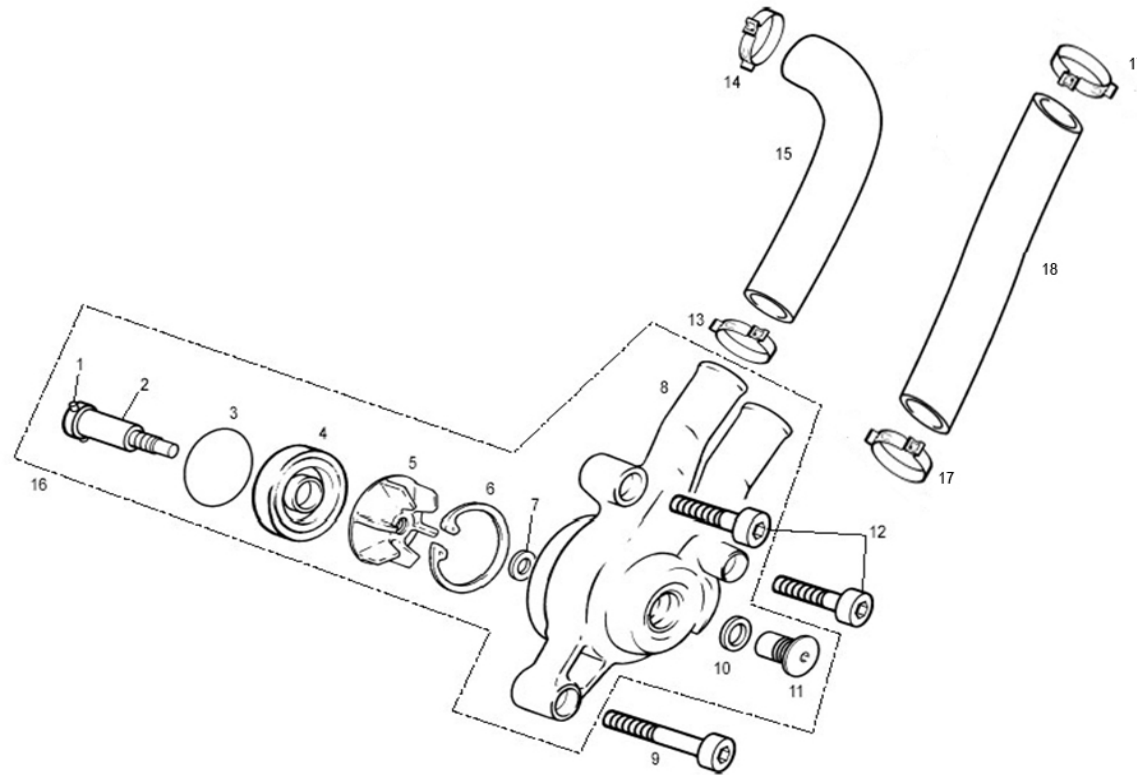

Nº	DESCRIPCION	DESCRIPTION				250 / 280 / 300	Cant.
1	PASADOR 3X22 EJE BOMBA	PUMP AXIS PIN				MT280218009	1
2	EJE BOMBA AGUA	AXLE TURBINE				MT280418006	1
3	TÓRICA 37X1.5 TAPA BOMBA AGUA	O'RING WATER PUMP COVER				MT280218008	1
4	RETÉN 10X35X7 DUO FKM	WATER PUMP SEAL				MT280210020	1
5	TURBINA BOMBA AGUA	WATER PUMP TURBINE				MT280218007	1
6	CIRCLIP 35 BOMBA AGUA	WATER PUMP CIRCLIP				MT280210019	1
7	ARANDELA TURBINA TRIAL	TURBINE WASHER				MT280218011	1
8	TAPA BOMBA AGUA	WATER PUMP COVER				MT280210008	1
9	ALLEN M5X40 DACROMET	M5X40 DACROMET ALLEN BOLT				T0305040	1
10	ARANDELA NYLON	NYLON WASHER				MT280218012	1
11	CASQUILLO BOMBA AGUA TRIAL 2002	WATER PUMP BUSHING				MT280218002	1
12	ALLEN M5X35 DACROMET	M5X35 DACROMET ALLEN BOLT				T0305035	2
13	ABRAZADERA 20	CLAMP Ø20				L200035	1
14	ABRAZADERA COBRA 19	COBRA CLAMP Ø19				L200043	1
15	TUBO BOMBA – CILINDRO	PUMP TO CILINDER HOSE				BT280232017	1
16	CTO. TAPA BOMBA TRIAL PRO	COVER PUMP SET				MT280210008CT	1
17	ABRAZADERA COBRA 21	Ø21 COBRA CLAMP				L200046	2
18	MANGUITO INFERIOR (RADIADOR -> BOMBA)	LOWER HOSE (RADIATOR-PUMP)				BT710002810	1

GASGAS

Motor 5