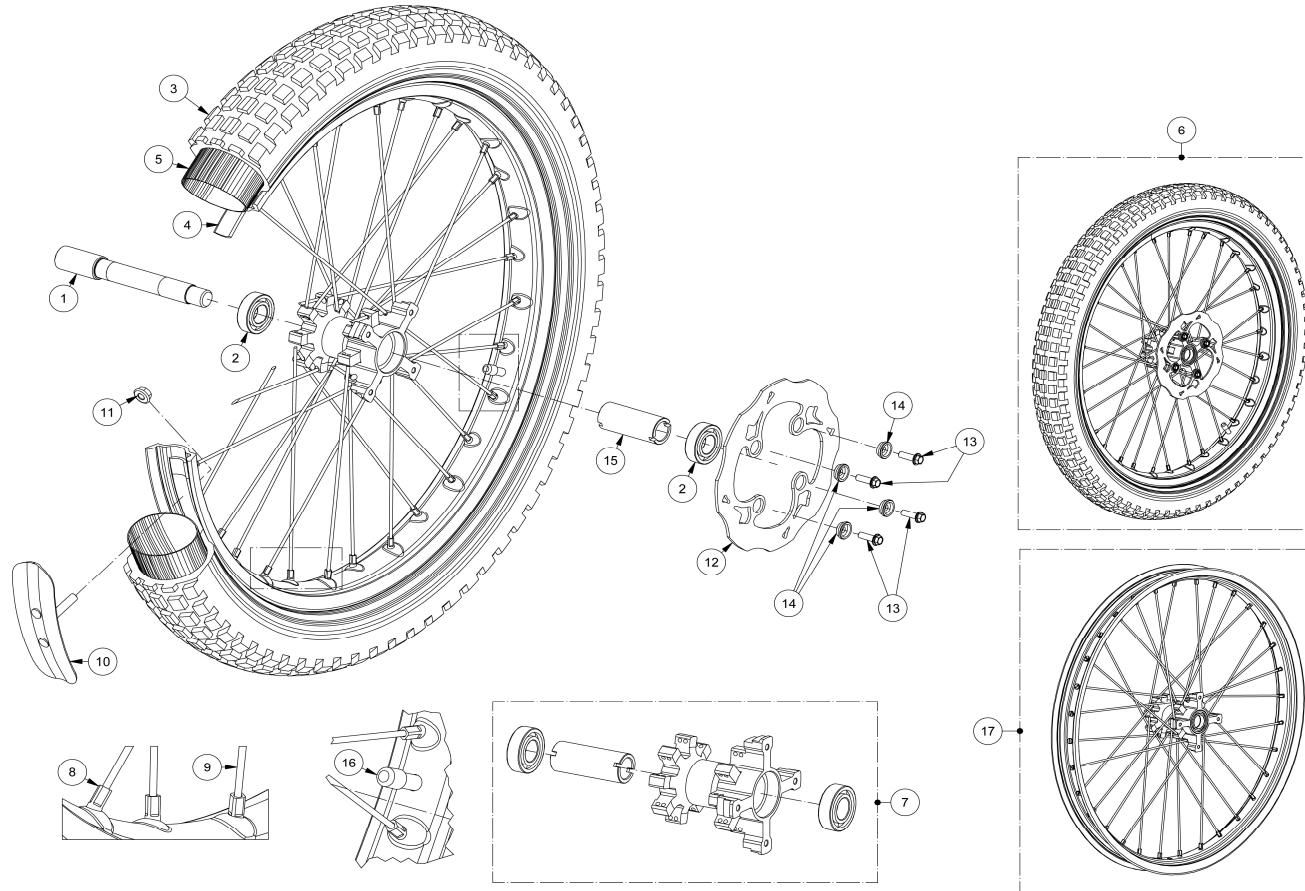

**Rueda delantera /
Front Wheel**

GASGAS

TXT REPLICAFACTORY 2014

Nº	DESCRIPCION	DESCRIPTION				250 / 280 / 300	Cant.
1	EJE RUEDA DELANTERA TRIAL PRO 2004	FRONT WHEEL AXLE				BT53000GG-CDD-1	1
2	COJINETE	BEARING				C160001	2
3	NEUMATICO RUEDA DELANTERA MICHELIN X11	FRONT TYRE				BT501002811	1
4	GOMA PROTECTOR R14025 2.75X21 REF. 554350	FRONT FLAP TYRE				BE503002511	1
5	CÁMARA DELANTERA	FRONT TUBE				N120000	1
6	CTO. RUEDA DELANTERA TRIAL PRO	FRONT WHEEL KIT				BT50000CT-CBN-1	1
7	CTO. CUBO RUEDA DELANTERA TRIAL	FRONT HUB WHEEL KIT				BT50000063012	1
8	TUERCA RADIOS 3MM. RUEDA DELANTERA DIA. 6.5	SPOKE NUT				BT27718001/2	32
9	RADIO 3X257 RUEDA DELANTERA TRIAL NEGRO	BLACK FRONT WHEEL SPOKE				BT54200N2809	32
10	AGARRE CUBIERTA	TYRE CLAMP				BE505002509	1
11	TUERCA CON ARANDELA ESTRIADA M8 ZINCADA	NUT WITH WASHER				T2208001	1
12	DISCO FRENO DELANTERO	FRONT BRAKE DISK				BT520003013	1
13	HEXAGONAL M8 CON ARANDELA	M8 HEXAGONAL SCREW WITH WASHER				T0206020	4
14	DISTANCIADOR DISCO FLOTANTE	WASHER FLOATING DISC				BT27918019	4
15	CASQUILLO INTERIOR BUJE	BUSHING				BT54115GG-CDD-1	1
16	TAPON SILICONA VALVULA TRIAL ROJO	VALVE RED SILICONE CAP				BT53500GG-CBN-1	1
17	CONJUNTO LLANTA	RIM SET				BT54000CT-CBN-1	1