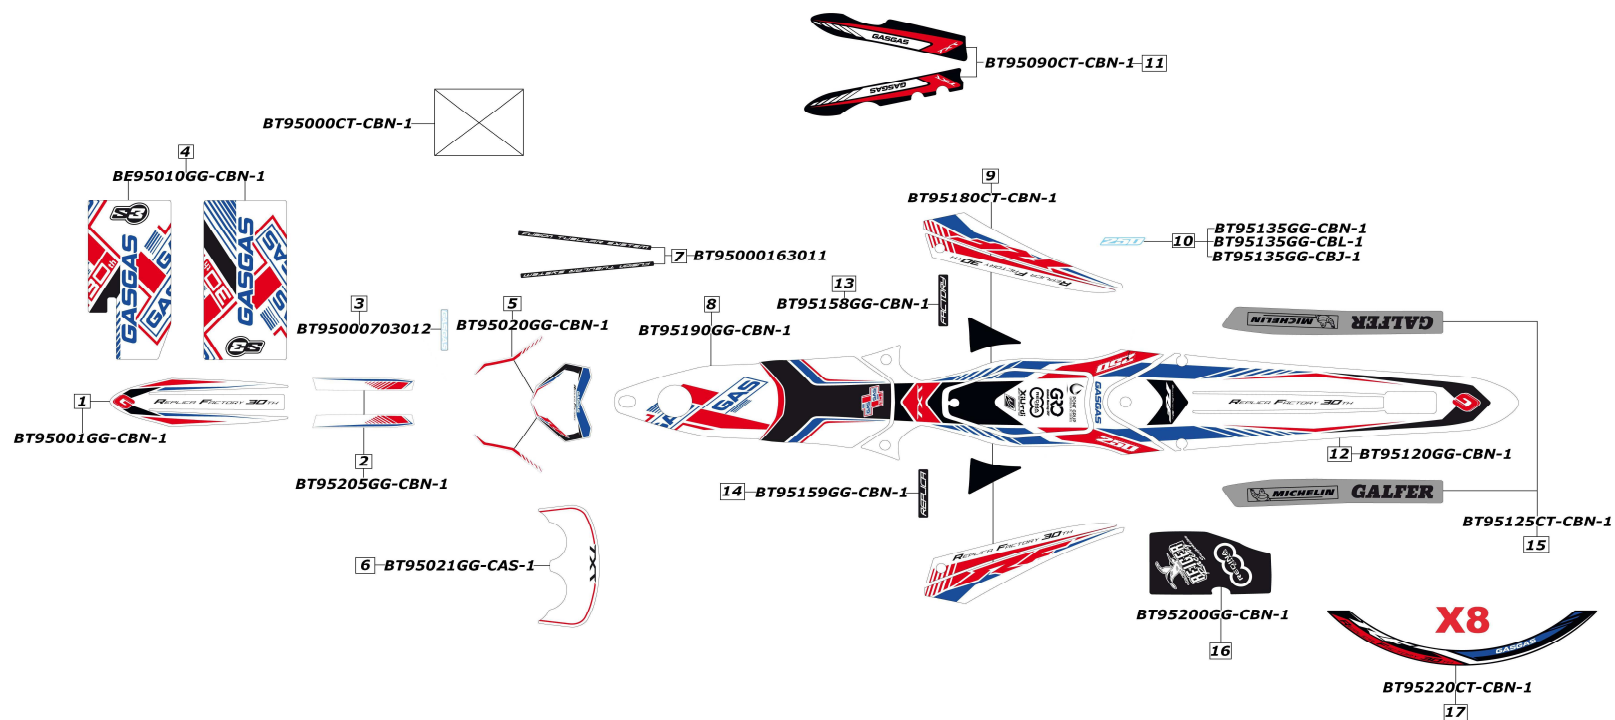

Nº	DESCRIPCION	DESCRIPTION	250	280	250 / 280 / 300	Cant.
1	ADH. GUARDABARROS DELANTERO	FRONT FENDER DECAL			BT95001GG-CBN-1	1
2	ADH TRASERO GUARDABARROS DELANTERO	REAR FENDER FRONT DECAL			BT95205GG-CBN-1	1
3	ADH. GASGAS	GASGAS DECAL			BT95000703012	1
4	KIT ADH.SUSPENSION	FRONT SUSPENSION SET DECAL			BT95010GG-CBN-1	1
5	ADH.FARO RACING	HEADLIGHT RACING DECAL			BT95020GG-CBN-1	1
6	ADH.FARO TRIAL HOMOLOGADO	HEADLIGHT HOMOLOGATED DECAL			BT95021GG-CAS-1	1
7	ADH. TUBULAR SYSTEM	FRAME TUBULAR SYSTEM DECAL			BT95000163011	1
8	ADH.DEPOSITO GASOLINA	FUEL TANK DECAL			BT95190GG-CBN-1	1
9	CTO.ADH.CAJA FILTRO	AIRBOX DECAL			BT95180CT-CBN-1	1
10	ADH.ASIENTO CILINDRADA 300	ENGINE CAPACITY DECAL	BT95135GG-CBJ-1	BT95135GG-CBL-1	BT95135GG-CBN-1	1
11	CTO.ADH. PROTECTOR CHASIS	FRAME GUARD DECAL			BT95090CT-CBN-1	1
12	ADH.GUARDABARROS TRASERO	REAR FENDER DECAL			BT95120GG-CBN-1	1
13	ADH. CHASIS FACTORY	FRAME FACTORY DECAL			BT95158GG-CBN-1	1
14	ADH. CHASIS REPLICA	FRAME REPLICA DECAL			BT95159GG-CBN-1	1
15	CTO.ADH.BASCULANTE	SWINGARM SET DECAL			BT95125CT-CBN-1	1
16	ADH. SPONSORS CAJA FILTRO	SPONSORS AIRBOX DECAL			BT95200GG-CBN-1	1
17	CTO.ADH.LLANTAS	RIM SET DECALS			BT95220CT-CBN-1	8
18	KIT ADH.COMPLETO TXT REPLICA FACTORY 2014	COMPLETE SET FACTORY REPLICA TXT 2014			BT95000CT-CBN-1	1

GASGAS

Chasis 6